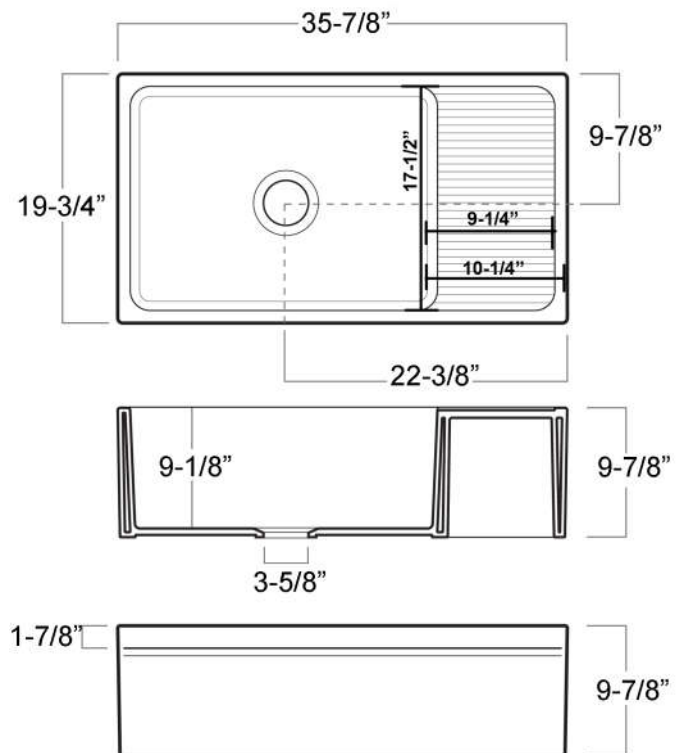

**36" INEZ SINGLE BOWL
FARMER SINK W/ DRAINBOARD**

Cat. No
FSSDR1008

Features:

- ▶ Constructed of fine fireclay for beauty and durability
- ▶ Finely crafted in Italy
- ▶ Fireclay provides a smooth, waveless surface
- ▶ Non-porous surface resists heat, stains and cracking
- ▶ 1" rim
- ▶ Sink is finished on four sides
- ▶ Available in 2 colors
- ▶ Drain sold separately
- ▶ Drain board 17-1/2" L x 10-1/4" W

Colors

- WH** White
- BQ** Bisque

W: 35-7/8"
D: 19-3/4"
H: 9-7/8"

Interior Dimensions:

Basin Interior: 24-3/8" W x 17-1/2" D
Basin Depth: 9"

Dimensions of fixture are nominal and may vary within the range of tolerances established by ANSI Standard A112.19.2. Dimensions and specifications subject to change without notice.